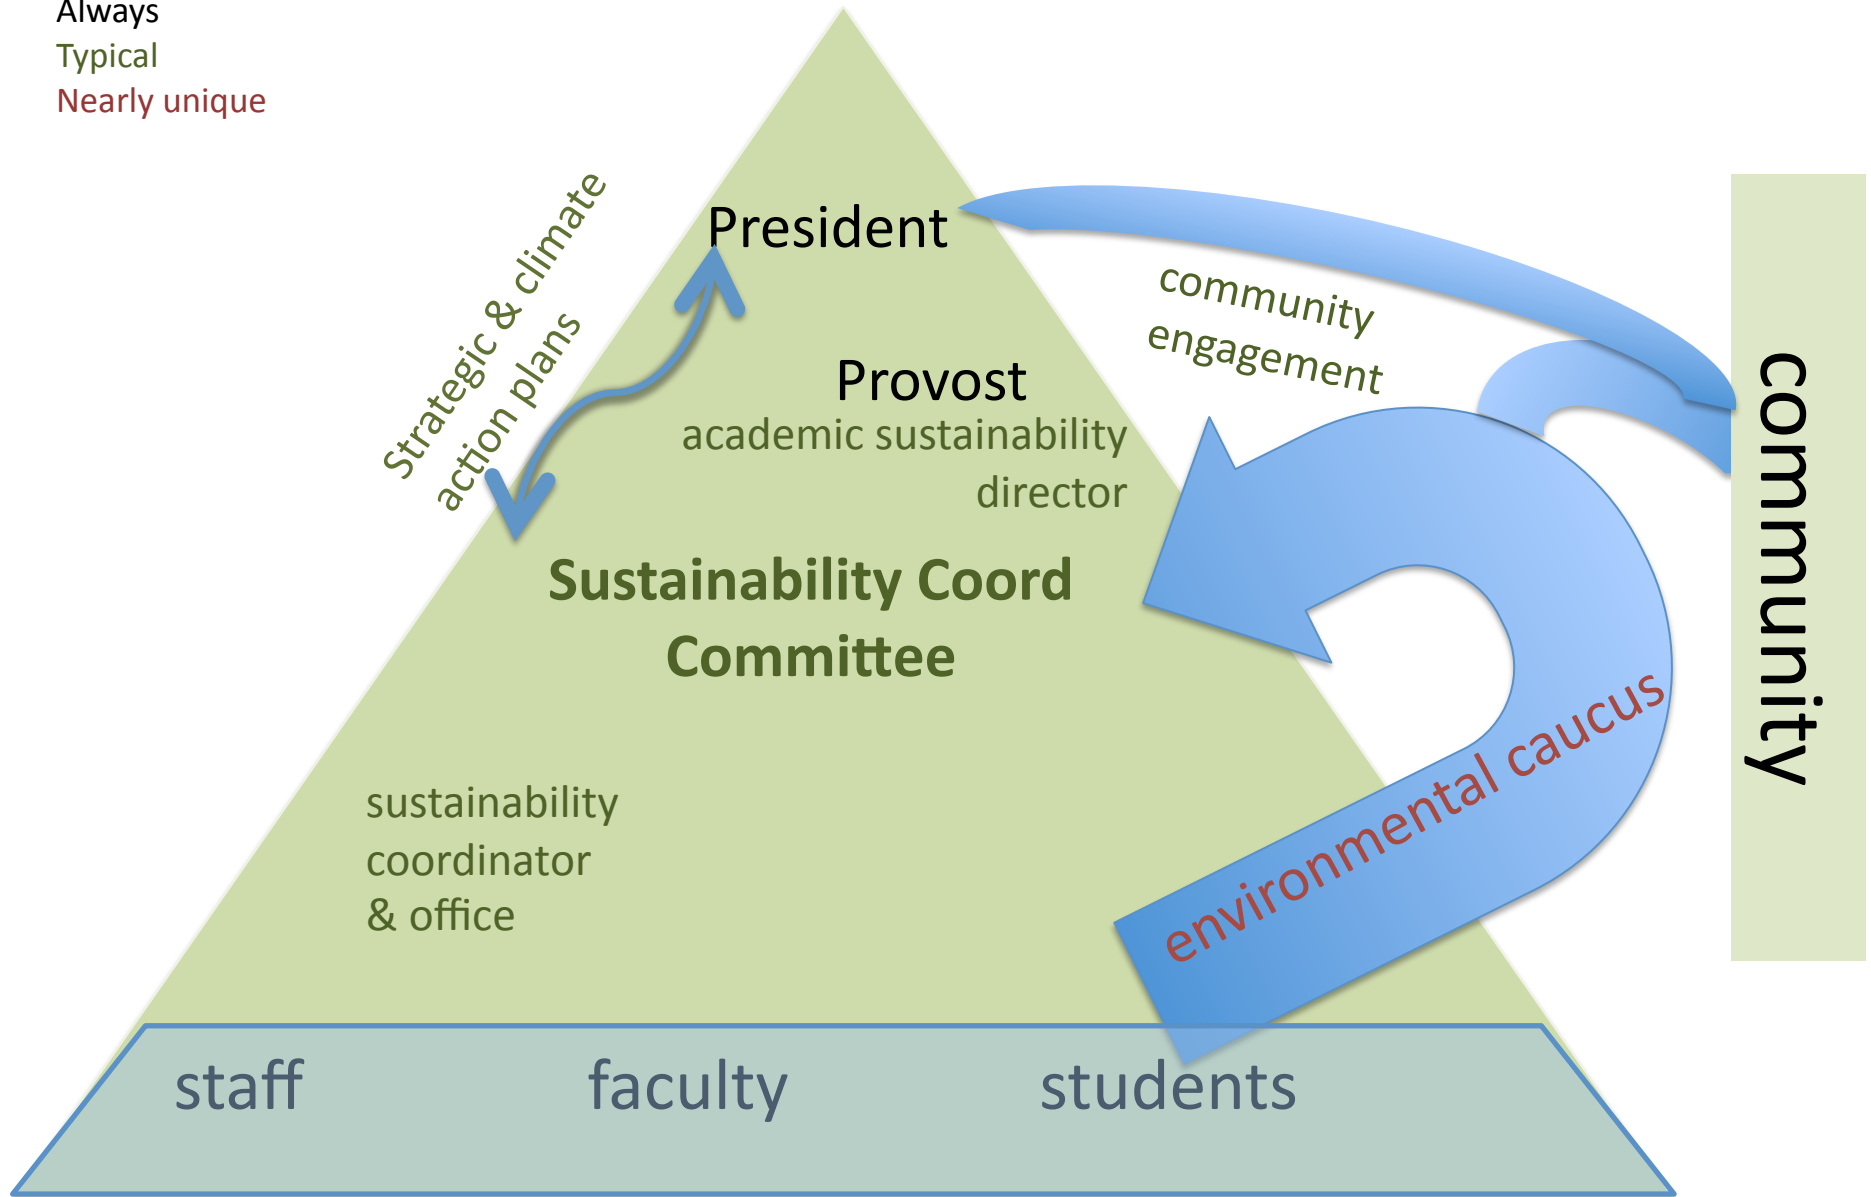

Top-down

Bottom-up

Always
Typical
Nearly unique

ENVIRONMENTAL CAUCUS

The Environmental Caucus facilitates creative and strategic communication across campus to advance the institutional commitment to sustainability and to promote education, research, and collaboration on the environment.

CREATING a Culture OF Sustainability

Sustainable Landscapes Action Team

Waste Minimization Action Team

Transportation Action Team

Bicycle Hub
Grand Opening

Energy Mentors

Green NAU Energy Initiative